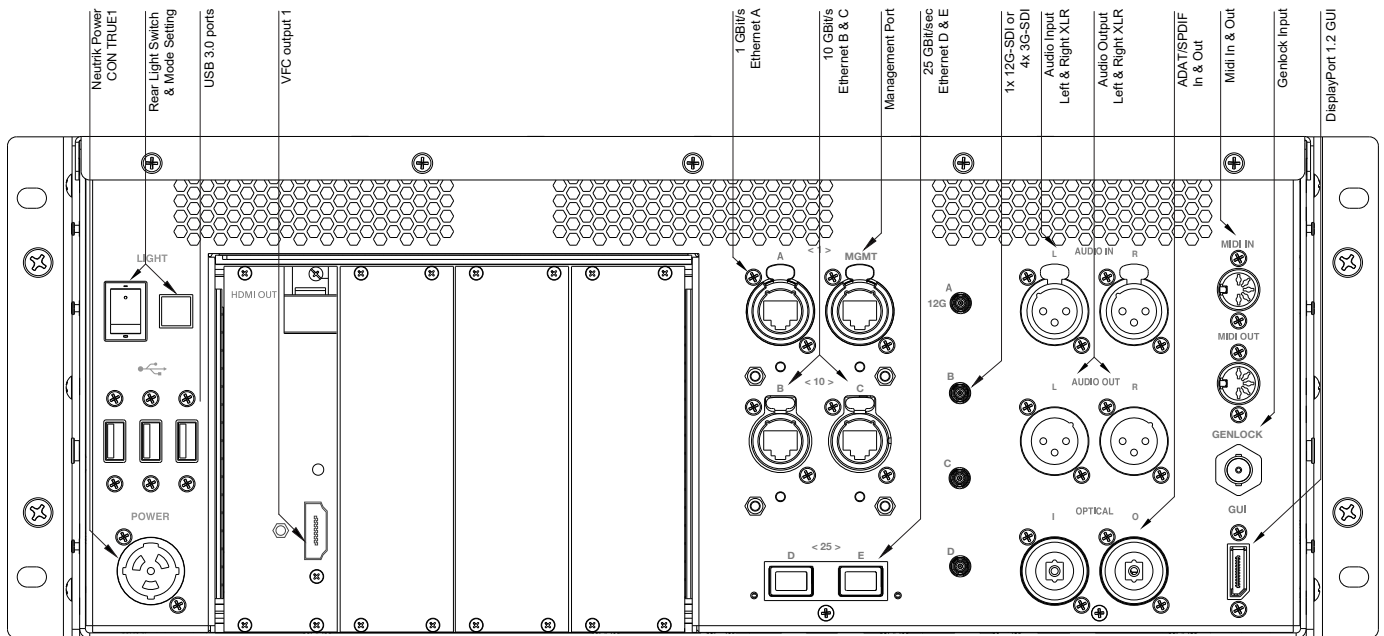

vx 1 specs

Hardware specifications

Voltage: 115-240V, 50-60Hz

Power Consumption:

500VA @ 240V, 50Hz (max)

Operating System: Windows 10 Enterprise SAC

CPU: Intel® Xeon® Silver 2.5Ghz

Memory: 24GB DDR4 RAM

Environmental Tolerances:

Temperature: 5-35°C (40°-95°F)

Humidity: 20%-80% (non-condensing)

Altitude: 0-8850 ft (0-2700m)

Mounting System:

4U 19" rack mount

Audio: RME Professional

OS: 2× 128GB SSD

Storage:

1× 2TB Removable NVMe SSD (default)

System connectivity I/O

Video Output:

1× Displayport 1.2 (GUI)

1× VFC Output Slots

Ships standard with HDMI 2.0 VFC cards

Different Video Format Conversion Cards also available, refer to VFC specifications

Video Input:

1× 12G-SDI

or

4× 3G-SDI or 1× 2160p60 (Quad Split)

(HD-BNC connectors)

Analogue Audio:

2× Balanced XLR Input

2× Balanced XLR Output

1× 1/4" Headphones Jack

Digital Audio:

ADAT/SPDIF I/O

MIDI:

1× In, 1× Out

General Network:

1× 1Gb/sec Ethernet

2× 10Gb/sec Ethernet

High Speed Network:

2× 25Gb/sec Ethernet

System Management Controller:

1× Management Port (Reserved for future use)

Data/Peripherals:

5× USB 3.0

Video Sync:

1× BNC Genlock